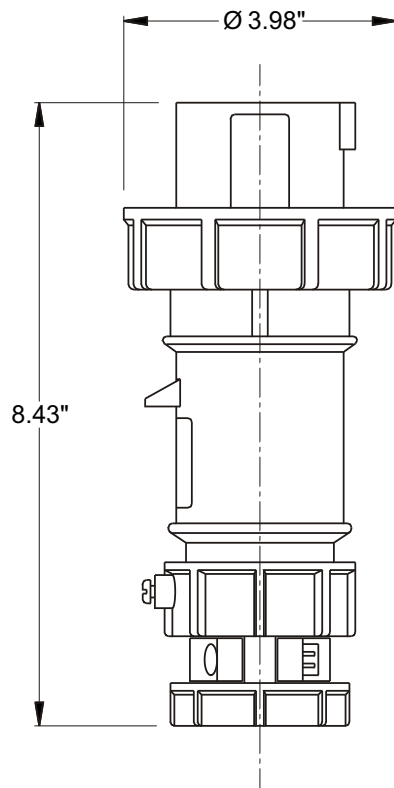

## PLUG, IN-LINE

<b>Part No.</b>	ME 530P9W
<b>Description:</b>	30 Amp 3 Y 120/208Vac 4 Pole, 5 Wire Plug
<b>Construction:</b>	Watertight IEC IP 67
<b>Approvals:</b>	UL Listed Standards 1682; 1686 CSA Certification to Spec. C22.2 No. 182.1 IEC 60309-1; IEC 60309-2

**IEC COLOR CODE:** Blue

**GROUND SOCKET:** 3 Hour Position Mates with Female in 9 Hour Position.

Front View of Plug

Wire Range: #8 - #12 AWG  
Cord Range: .43" - 1.12"  
Threaded Cable Entry: 1 1/4" NPT

Drawing Not to Scale