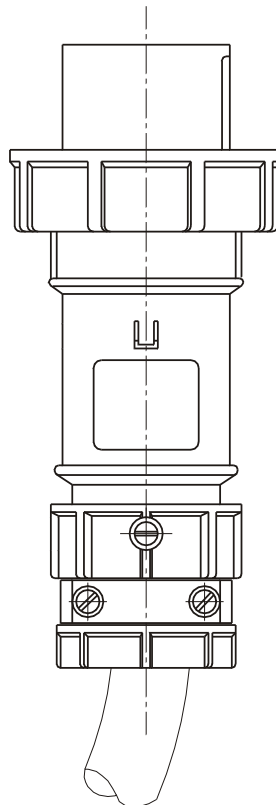

## PLUG, IN-LINE

<b>Part No.</b>	ME 530P9W
<b>Description:</b>	30 Amp 3 Y 120/208Vac 4 Pole, 5 Wire Plug
<b>Construction:</b>	Watertight IEC IP 67
<b>Approvals:</b>	UL Listed Standards 1682; 1686 CSA Certification to Spec. C22.2 No. 182.1 IEC 60309-1; IEC 60309-2

**IEC COLOR CODE:** Blue

**GROUND SOCKET:** 3 Hour Position Mates with Female in 9 Hour Position.

Front View of Plug

Wire Range: #8 - #12 AWG  
Cord Range: .43" - 1.12"  
Threaded Cable Entry: 1 1/4" NPT

Drawing Not to Scale